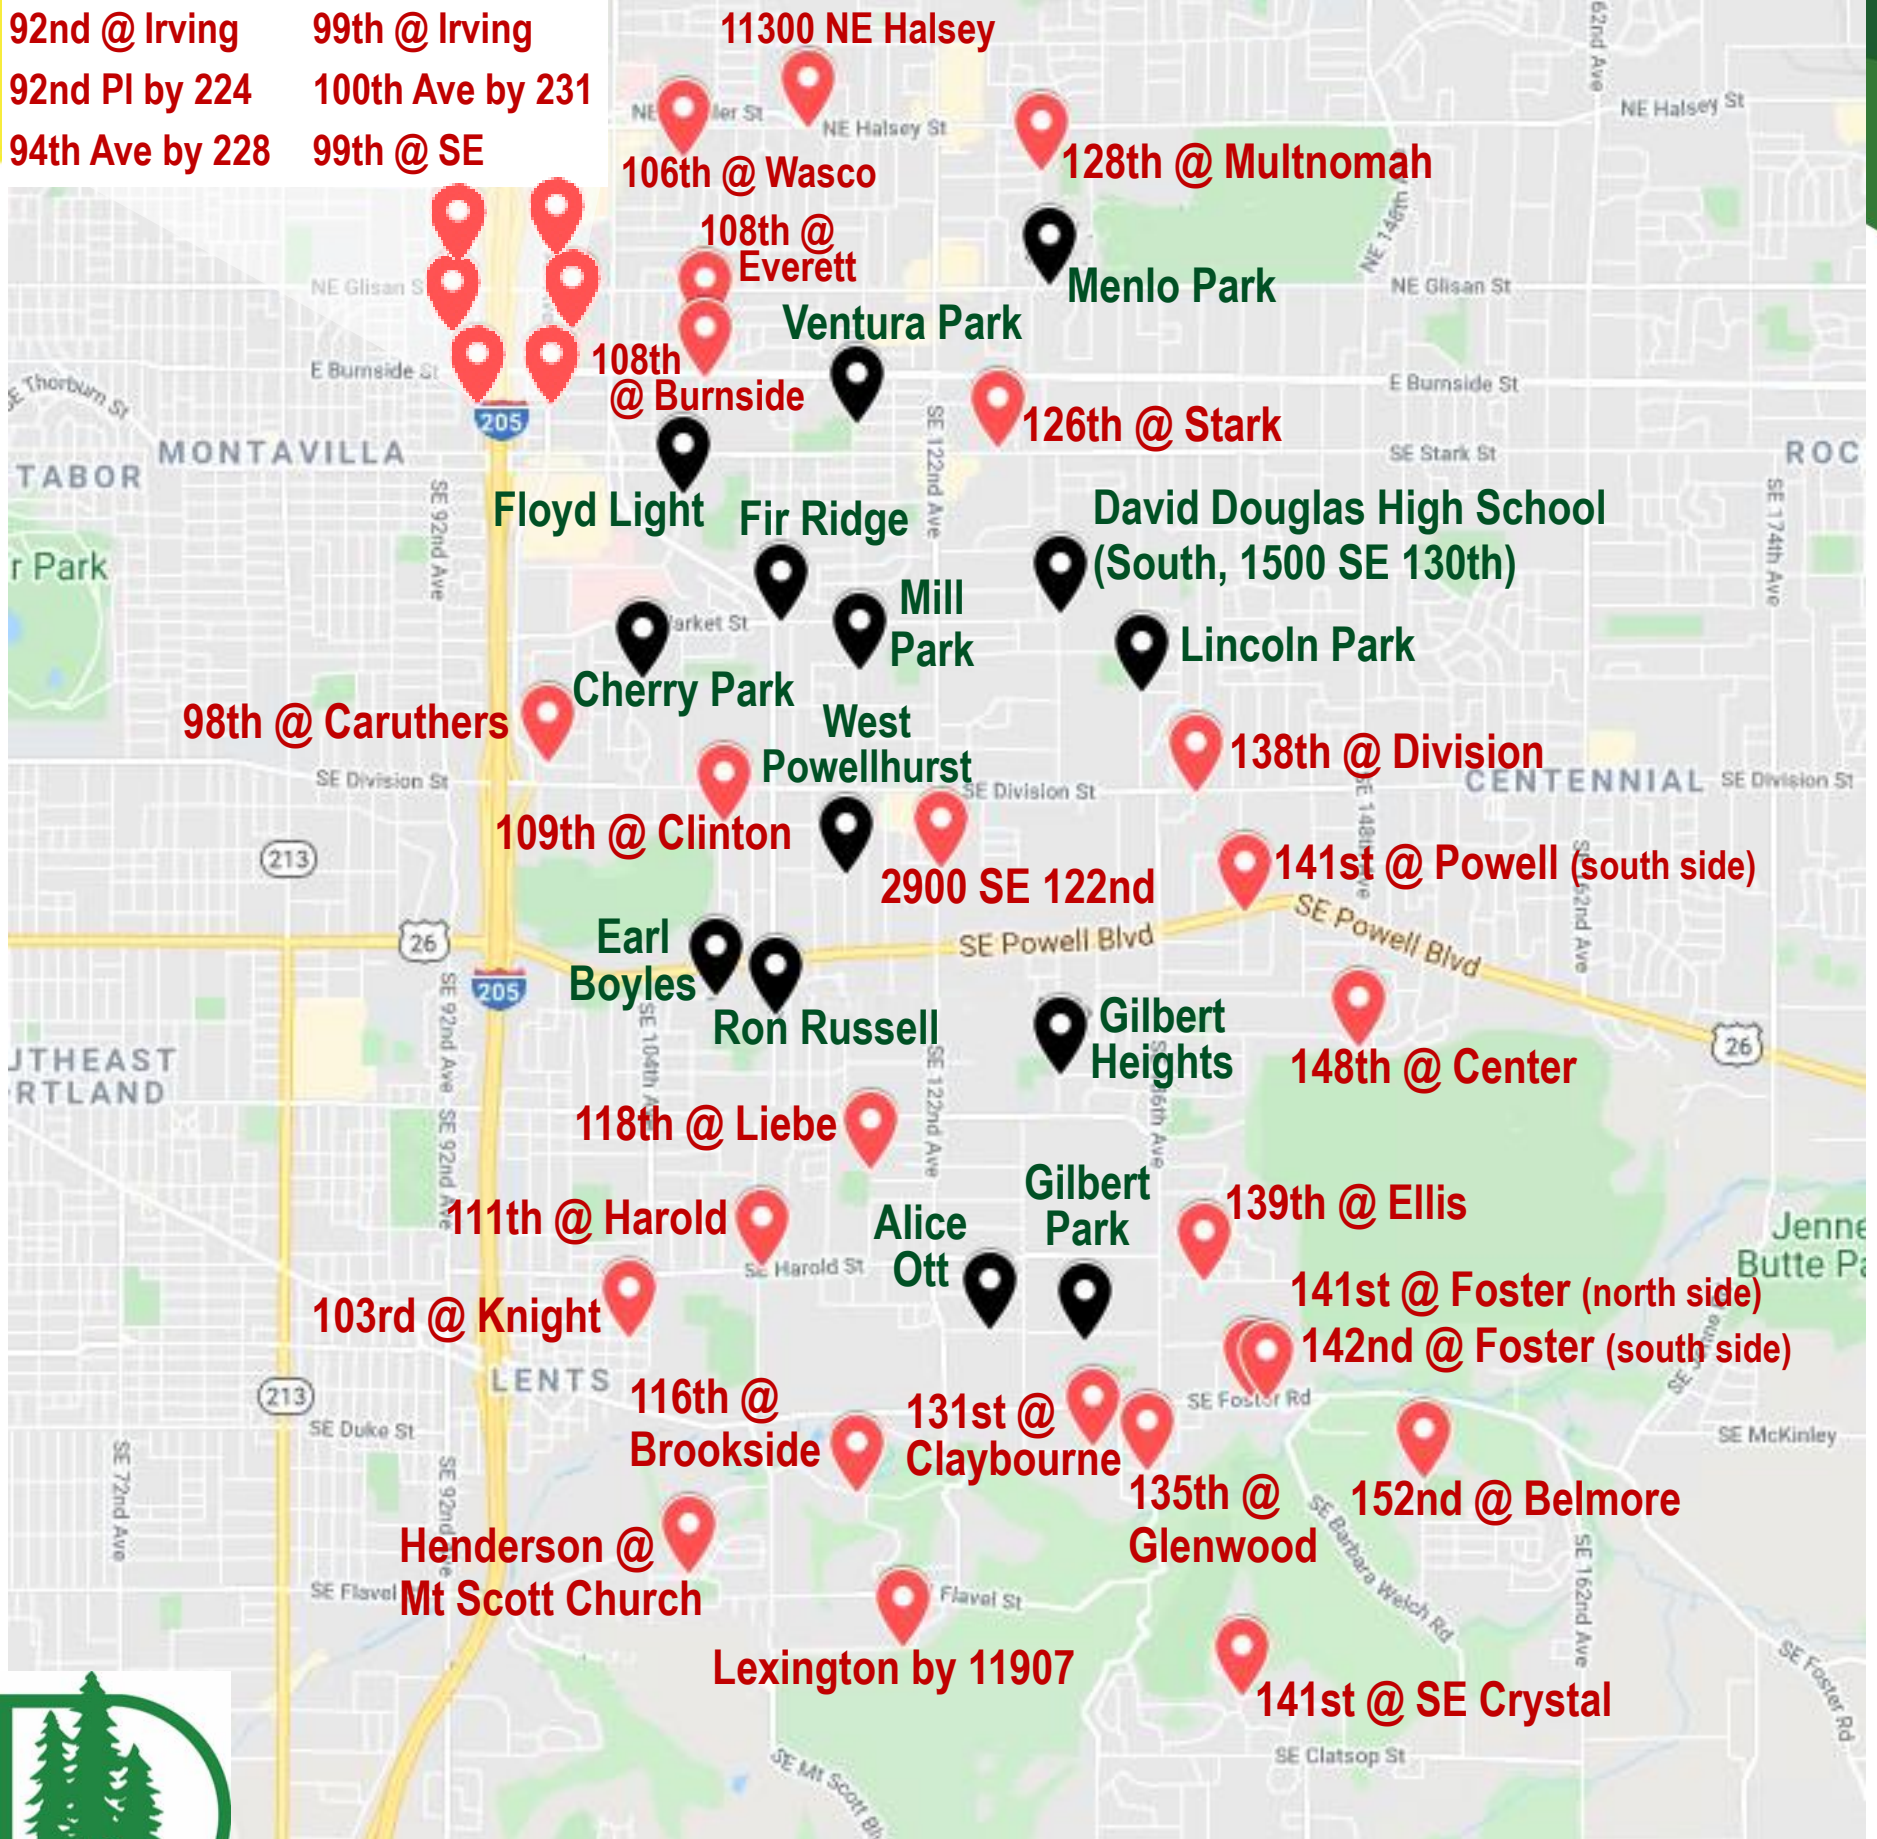

- 92nd @ NE Irving
- 92nd Place by 224 (near Everett)
- 99th @ NE Irving
- 100th Ave by 231
- 106th @ NE Wasco
- 108th @ NE Everett
- 128th @ NE Multnomah
- District Office, 11300 NE Halsey

South East

- SE Henderson @ Mt Scott Church
- SE Lexington by 11907 (near 120th Pl)
- 94th Ave by 228
- 98th @ SE Caruthers (church parking lot)
- 99th @ SE Ash
- 103rd @ SE Knight
- 108th @ SE Burnside (Baptist Church)
- 109th @ SE Clinton (Gravel Road)
- 111th @ SE Harold
- 116th @ SE Brookside
- 118th @ SE Liebe (Raymond Park)
- 126th @ SE Stark (Parking lot on SW corner)
- 131st @ SE Claybourne
- 135th @ SE Glenwood
- 138th @ SE Division (south side)
- 139th @ SE Ellis

Schools: 12:00 PM – 1:00 PM

- Cherry Park Elementary School
- Earl Boyles Elementary School
- Gilbert Heights Elementary School
- Gilbert Park Elementary School
- Lincoln Park Elementary School
- Menlo Park Elementary School
- Mill Park Elementary School
- Ventura Park Elementary School
- West Powellhurst Elementary School
- Alice Ott Middle School
- Ron Russell Middle School
- Floyd Light Middle School
- Fir Ridge Campus
- David Douglas High School
(South, 1500 SE 130th)

**If none of the sites are close enough for you
please email: jodi_taylor@ddsd40.org**

To Go MEALS

Starting

September 14
2020

Available Pick Up Sites for Grab & Go Meals:

One breakfast and one lunch per day, per child

Bus Stops: 11:50 AM–12:50 PM, Schools: 12:00 PM–1:00 PM

If none of the sites are close enough for you please email: jodi_taylor@ddsd40.org